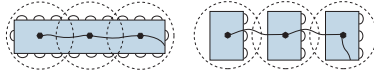

> ROOM APPLICATIONS

MAX EX

MAXAttach™ (MAX EX + MAX Exp. Kit)

MAX EX Expansion Kit

Use with any MAX Phone to expand coverage up to 4 total units.

MAXAttach + 1 Exp. Kit

MAXAttach + 2 Exp. Kits

MAX EX Expansion Base

Enables MAXAttach and MAX EX Expansion Kits to be used in separate rooms. Includes power supply and 25' cable.

> SPECIFICATIONS

Echo Cancellation

Tail time: 60 ms x 3

Noise Cancellation

Dynamic noise cancellation