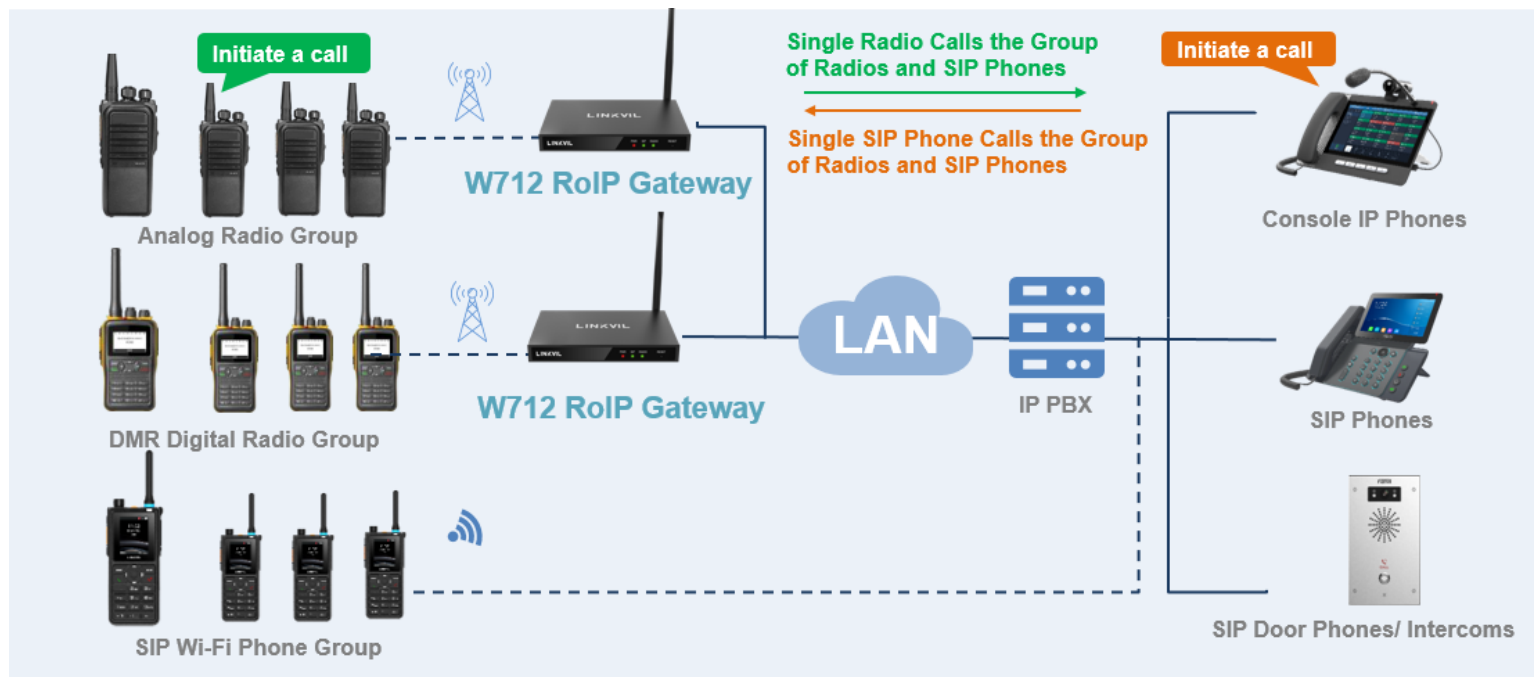

W712 Gateway Compatible

Radio Models List Description

Fanvil W712 RoIP gateway integrates the radio module in UHF 400-470 MHz and adopts the SIP standard protocol. Compatible with Motorola, Hytera, Kirisun, Caltta and other mainstream radios manufacturers on the market, it can be connected to standard DMR digital/analog radios

The list of tested radios models compatible with the Fanvil is as follows:

Brand	Motorola	Hytera	Beebest	Baofeng	Ecome	Kenwood	Caltta	Hi-Target	Weradio	Kirisun	Beifone
Model	EVX-261 Z418 XiR P8668i	BD510 BD500 BD300 PD780	A108	BF-888S	ET-66	NX-3000	DH410 DH450	Qmini A30	WE-C10	DP405	BFTD515 TD960