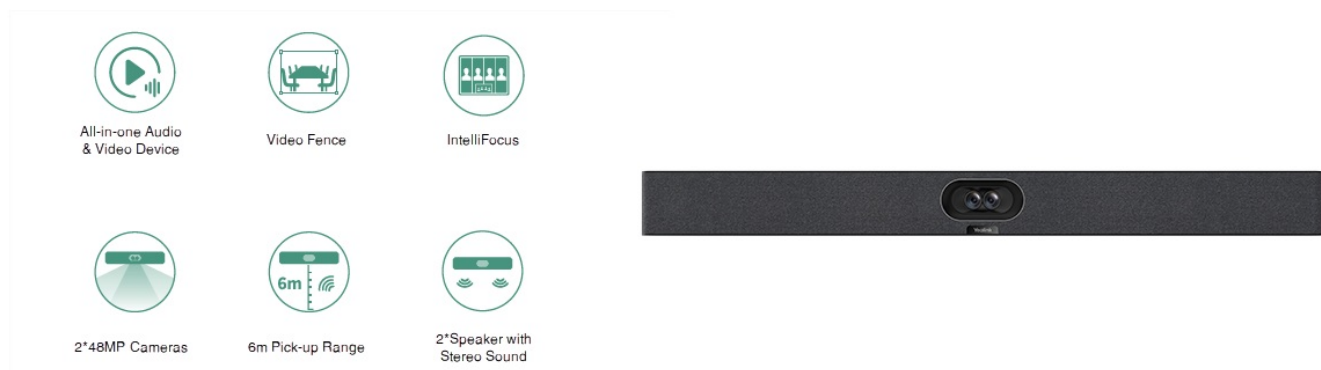

## All-in-One Android Video Collaboration Bar for Small to Medium Rooms

Yealink MeetingBar A40 is an all-in-one video collaboration bar for premium small-to-medium rooms. It will combine the images from two 48MP lenses, present a higher pixel picture, and deliver clearer image quality. It also features built-in 2 stereo speakers, 8x MEMS microphone array, and supports 2 additional expansion microphones\*. The intelligent noise reduction technology provides a good audio experience.

Moreover, Yealink MeetingBar A40 features a direct connection to CTP25, enabling a simplified login process. This streamlined login experience saves time and improves convenience for users.

\* Support 2x expansion microphones: Optional

#### High-quality audio pickup experience

Yealink MeetingBar A40 has a 6-meter voice pickup range and built-in stereo speakers, 3-meter full-duplex

technology, and 8x MEMS microphone array. The intelligent noise reduction technology provides a good audio experience. In addition, it can support 2 additional expansion microphones, that can cover a large conference room.