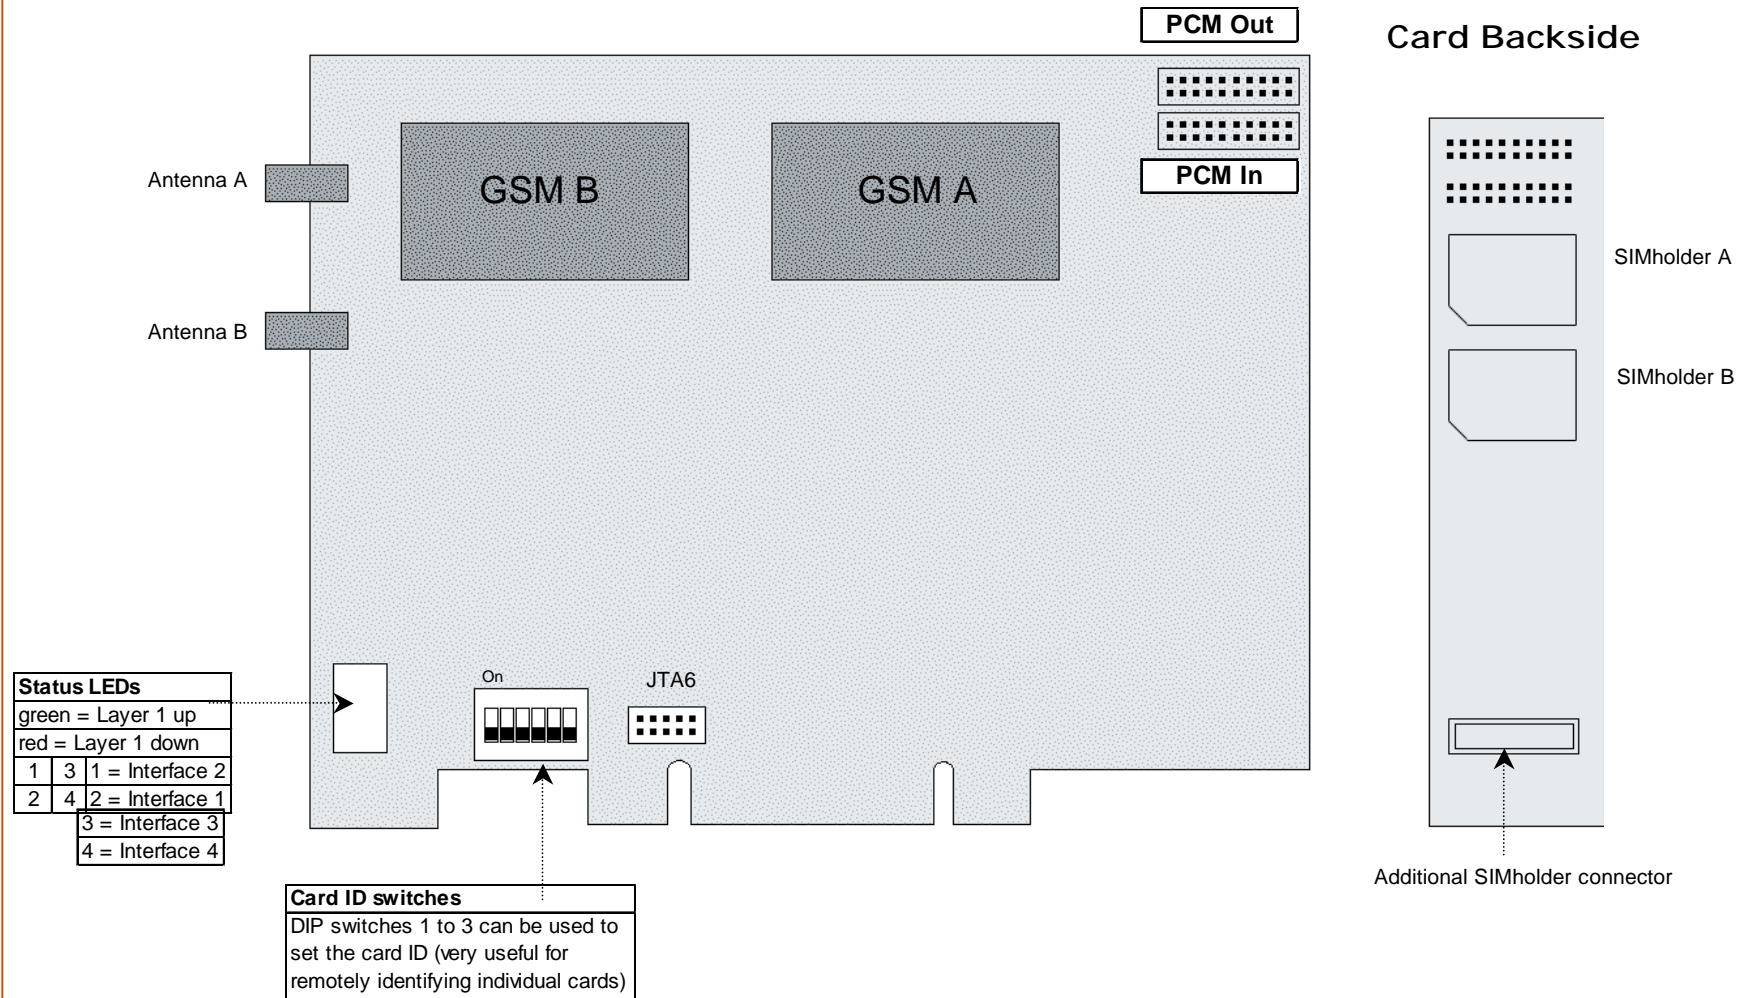

duoGSM PCI

Configuration Overview

CE

Warning
This equipment will be inoperable when main power fails