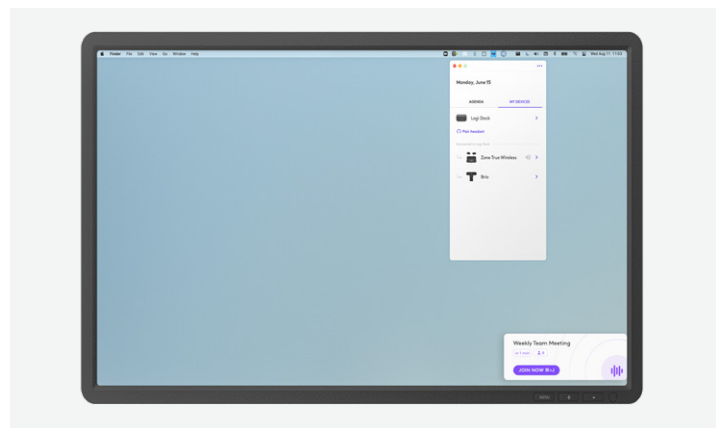

Calendar Integration with Tune

With calendar integration² via Logi Tune, you can stay on top of your day, get informed of upcoming appointments, and quickly join meetings with a simple touch of a button.