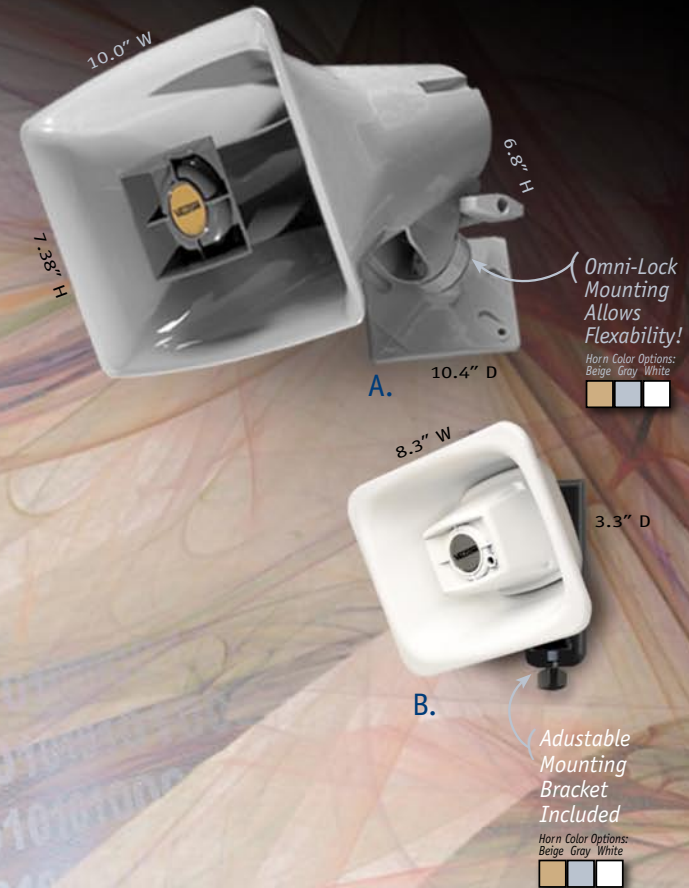

LOUDSPEAKERS:

IP HORNS

Valcom IP SoundPoints Enable Live, PreRecorded, Or Ad Hoc Audio Messages To Be Broadcast To Ten People Or Ten Thousand People — Instantly And Economically.

- PoE (802.3af) - No Local Power Required
- Very High-Efficiency Ensures Penetration at Lower Energy Consumption
- Weather-Resistant
- L Versions Include Long Line Extender Allowing Cabling Up to 1200 Feet
- Talkback Models Available
- Protective Wire Cages Available

IP HORNS	ONE-WAY	TALKBACK	BACKBOX TYPE
A. IP Horn • 117db/1 Meter • Interior or Exterior Colors: Beige -BGE, Gray -GY, Marine White -M (Add Suffix to Part No.)	VIP-130L	VIP-148L	Protective Wire Cage V-WGHORN
B. IP FlexHorn • Water-Proof • Interior or Exterior • Includes Easy Adjustable Mounting Bracket Colors: Beige -BGE, Gray -GY, White -W (Add Suffix to Part No.)	VIP-480L	N/A	Protective Wire Cage V-WGFLEX

VoIPon www.voipon.co.uk sales@voipon.co.uk Tel: +44 (0)1245 808195 Fax: +44 (0)1245 808299

Backbox Selection Chart

Type	Part No.	Mount Style	Dimensions
11	VB-S11	Surface 	11.63"H x 11.63"W x 3.94"D Grille Hole Dimns.: 10.00" x 10.00"
12	VB-R12	Recessed 	10.75"H x 10.75"W x 3.94"D Grille Hole Dimns.: 10.00" x 10.00"
13	VB-A13	Angled 	11.54"H x 11.63"W x 4.60"D Grille Hole Dimns.: 10.00" x 10.00"
16	VB-R16	Recessed 	7.50"H x 9.84"W x 3.94"D Grille Hole Dimns.: 6.50" x 9.00"
17-D	VB-R17-D	Recessed 	9.63"H x 9.63"W x 5.94"D Grille Hole Dimns.: 8.88" x 8.88"
19	VB-R19	Recessed 	19.25"H x 10.75"W x 3.75"D Grille Hole Dimns.: 10.00" x 18.50"
22	VB-R22	Recessed 	13.25"H x 11.25"W x 3.94"D Grille Hole Dimns.: 10.50" x 12.50"
23	VB-S23	Surface 	14.63"H x 13.13"W x 3.94"D Grille Hole Dimns.: 10.50" x 12.50"
24	VB-A24	Angled 	14.41"H x 13.13"W x 5.00"D ¹ x 3.00"D ² Grille Hole Dimns.: 10.50" x 12.50"